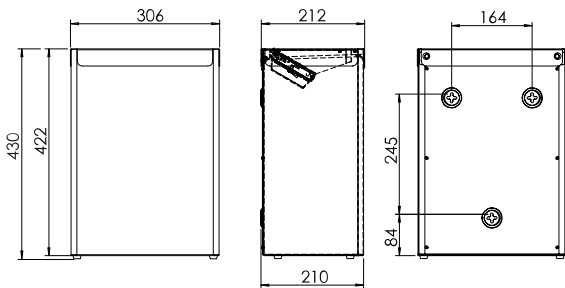

## OBU 25

Maße in mm - Dimensions in mm

## Technical data

Waste bin type:	open waste bin
Housing:	Stainless steel, brushed with Anti-Fingerprint-Coating (Steel Touch)
Filling volume (liter):	25 liter
Mounting:	Wall mounting with 3 screws and wall plugs
Cleaning:	manual wipe disinfection, not dishwashersafe, not autoclavable
Warranty:	5 years
Net weight:	5.03 kg
Dimensions (W x H x D) in mm:	306x430x212